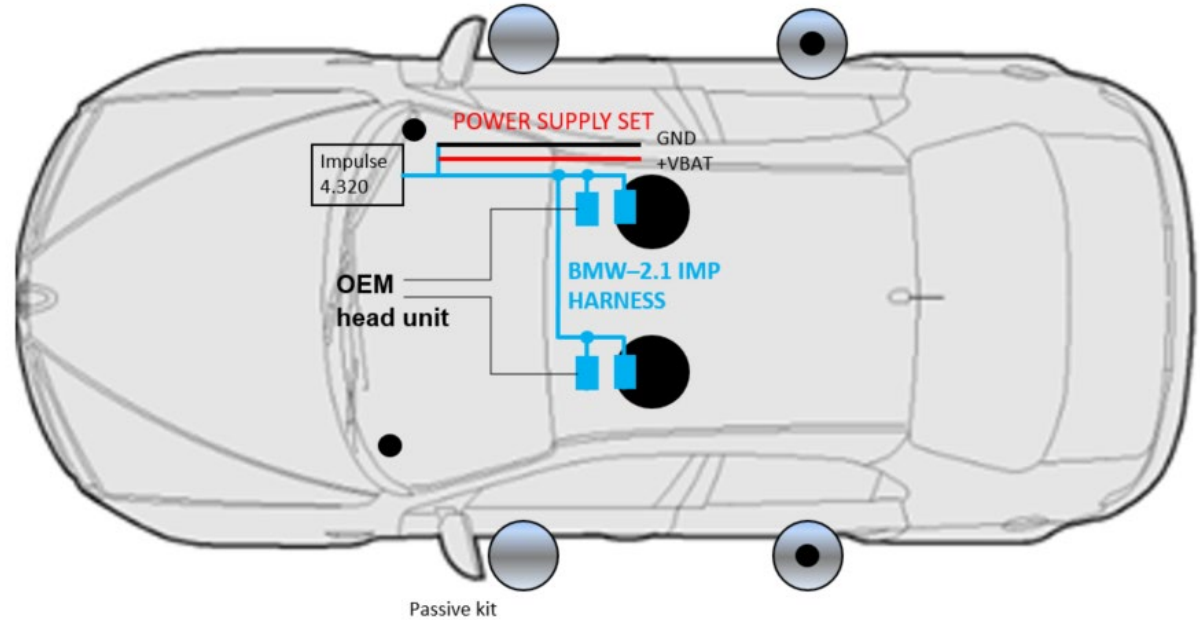

Products listing

- 1 x IS BMW 100/L kit
- 1 x IC BMW 100/L coaxial kit
- 2 x subwoofers ISUB BMW 2
- 1 x IMPULSE 4.320 amplifier

Cables listing

- 1 x POWER SUPPLY SET
- 1 x BMW 2.1 IMP HARNESS

- Tweeter
- Center
- Woofer
- Coaxial
- Subwoofer