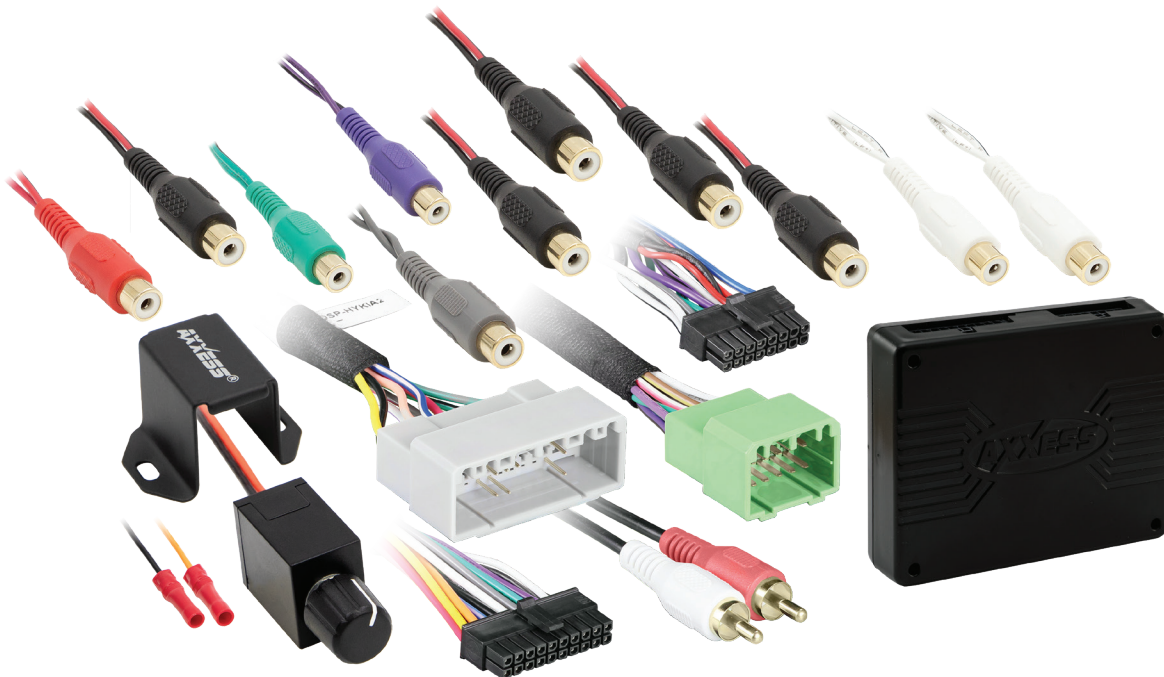

HYUNDAI/KIA 2011-2016 SPDIF DIGITALLY AMPLIFIED SYSTEMS

AXXESS
INTEGRATE

CELEBRATING
70
YEARS
OF INNOVATION

AXDSPX-HK2 HYUNDAI/KIA 2011-2016 SPDIF DIGITALLY AMPLIFIED SYSTEMS

 SALES 800-221-0932

PRODUCT OVERVIEW

This complete DSP package is designed to retain the OE functionality when upgrading a sound system for select Hyundai/Kia 2011-2016 vehicles with SPDIF amplified systems. Our patented Axxess Digital Signal Processor (AXDSP-X), a vehicle-specific T-harness, data interface and amplifier bypass harness is included. The amplifier does not need to be retained and installation of the AXDSP-X must be done at the amplifier location.

- Plug-n-play harness for DSP
- AXDSP-X included
- Bass knob included
- Amplifier bypass harness included
- Retains the ability to work with SPDIF digitally amplified systems
- Amplifier does NOT need to be retained
- Wiring will need to be done at the amplifier location